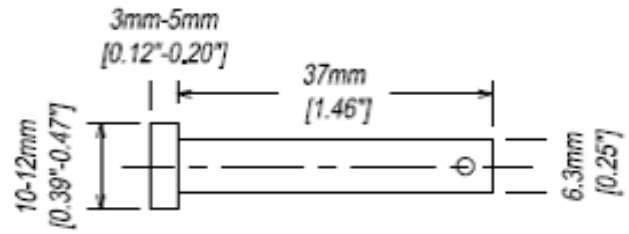

① FRONT

④ PIN

② FRONT

③ FRONT

③ FRONT

**UNIVERSAL CLEVIS MOUNTING BRACKET**

MATERIAL: STEEL 4140  
 ALL DIMENSIONS ± 5mm  
 HOLES ± 2mm

Firgelli Automations  
 1465 Slater Rd  
 Ferndale, WA 98248