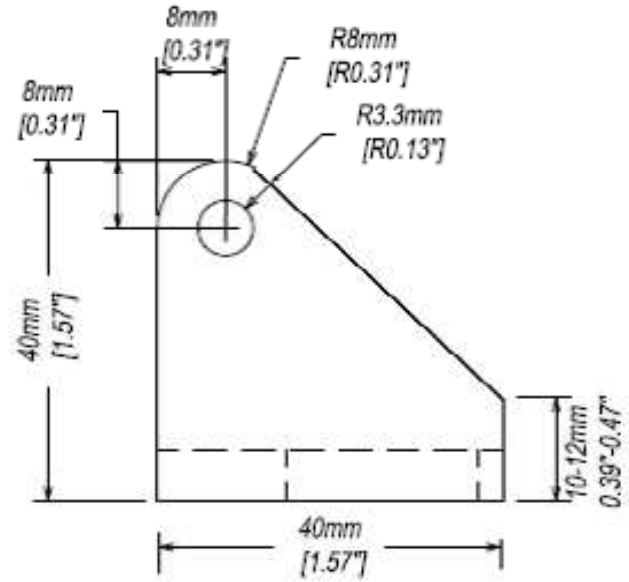

① FRONT

④ PIN

② FRONT

③ FRONT

③ FRONT

**UNIVERSAL CLEVIS MOUNTING BRACKET**

MATERIAL: STEEL 4140  
 ALL DIMENSIONS ± 5mm  
 HOLES ± 2mm

Firgelli Automations  
 1465 Slater Rd  
 Ferndale, WA 98248