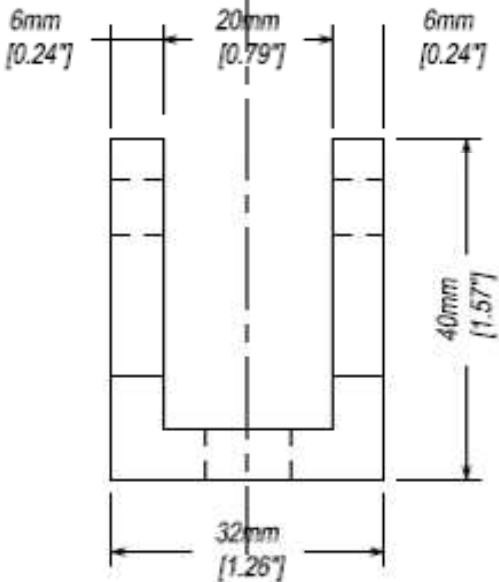

① FRONT

④ PIN

② FRONT

③ FRONT

③ FRONT

**UNIVERSAL CLEVIS MOUNTING BRACKET**

MATERIAL: STEEL 4140  
 ALL DIMENSIONS ± 5mm  
 HOLES ± 2mm

Firgelli Automations  
 1465 Slater Rd  
 Ferndale, WA 98248